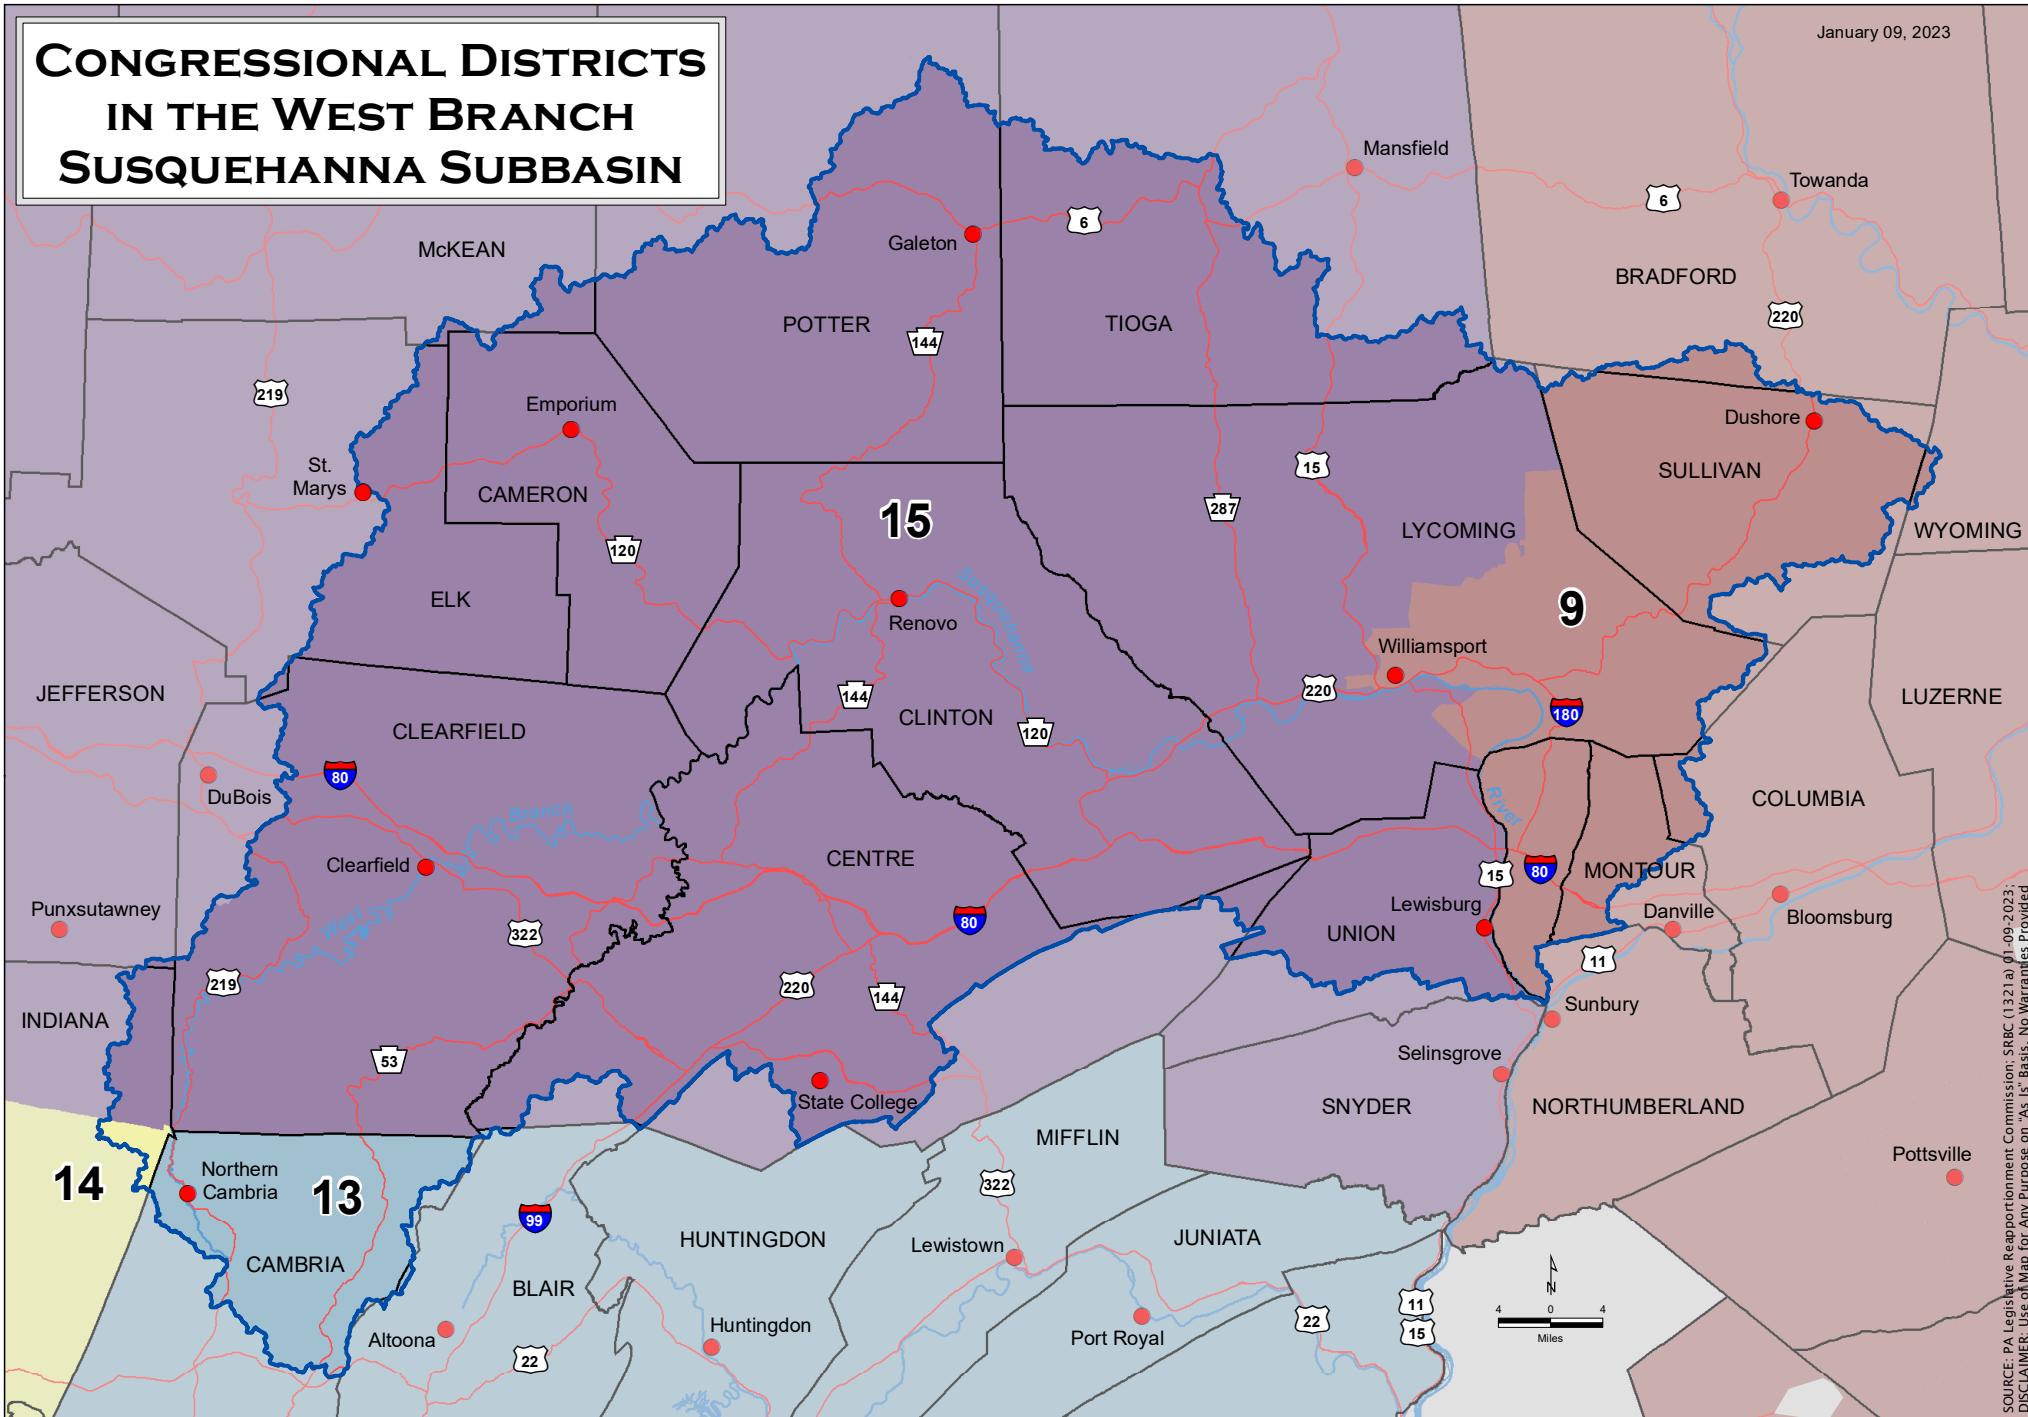

CONGRESSIONAL DISTRICTS IN THE WEST BRANCH SUSQUEHANNA SUBBASIN

PENNSYLVANIA CONGRESSMEN

9 - Rep. Daniel Meuser (R)

13 - Rep. John Joyce (R)

14 - Rep. Guy Reschenthaler (R)

15 - Rep. Glenn Thompson (R)