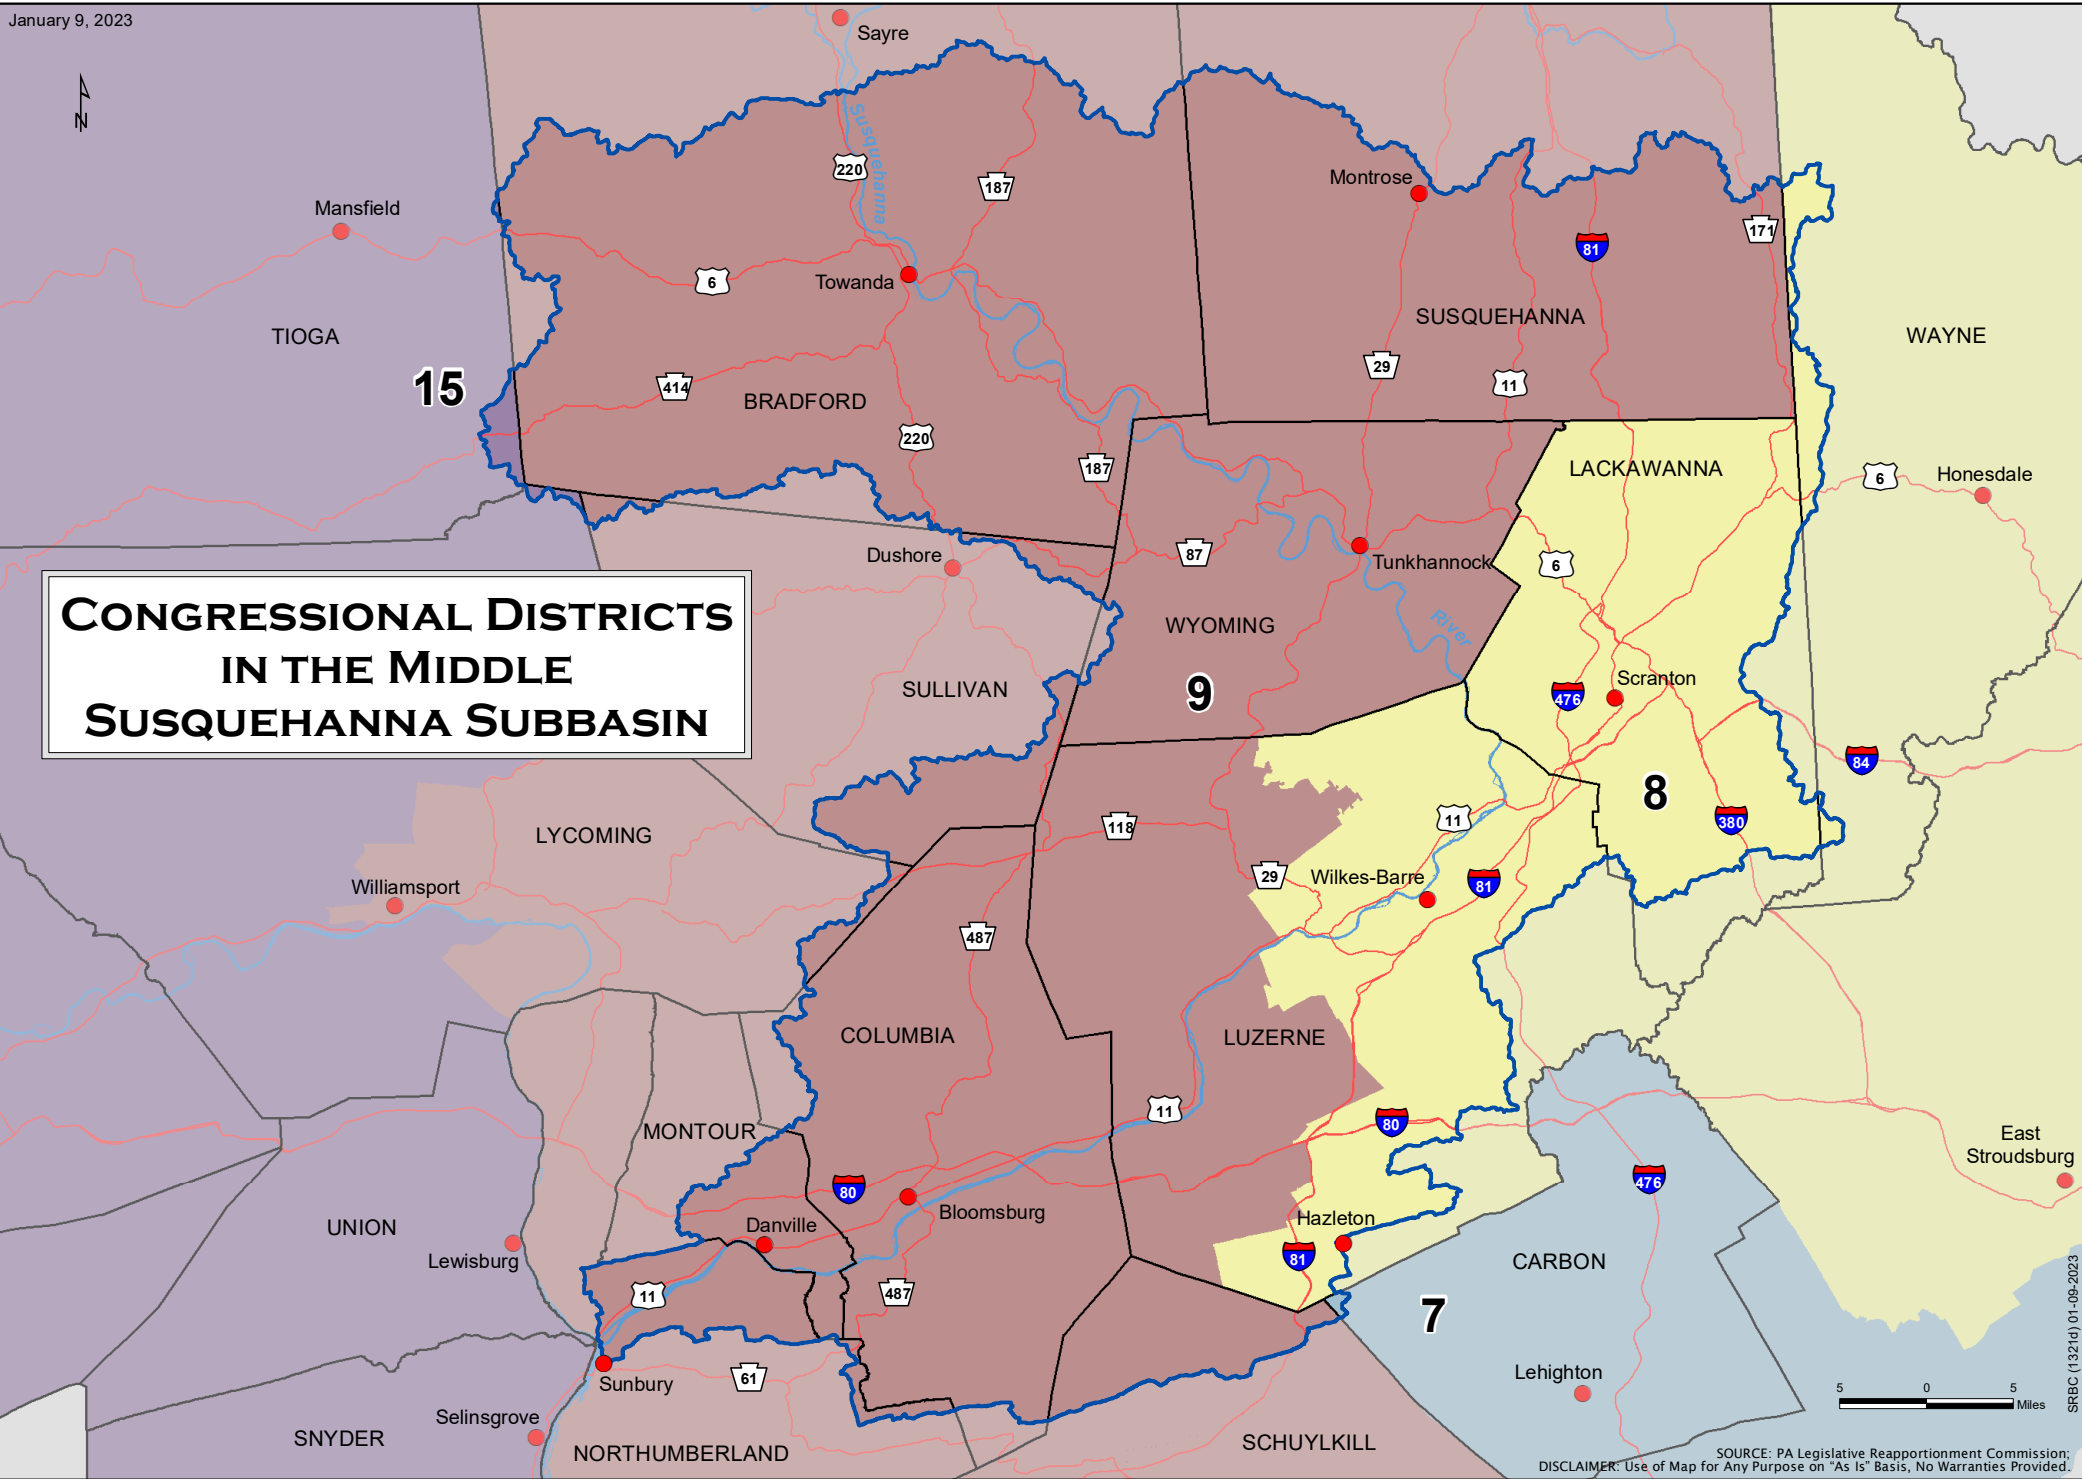

# CONGRESSIONAL DISTRICTS IN THE MIDDLE SUSQUEHANNA SUBBASIN

SOURCE: PA Legislative Reapportionment Commission;  
DISCLAIMER: Use of Map for Any Purpose on "As Is" Basis, No Warranties Provided.

SREC (1321d) 01-09-2023

## PENNSYLVANIA CONGRESSMEN

7 - Rep. Susan Wild (D)

8 - Rep. Matthew Cartwright (D)

9 - Rep. Daniel Meuser (R)

15 - Rep. Glenn Thompson (R)